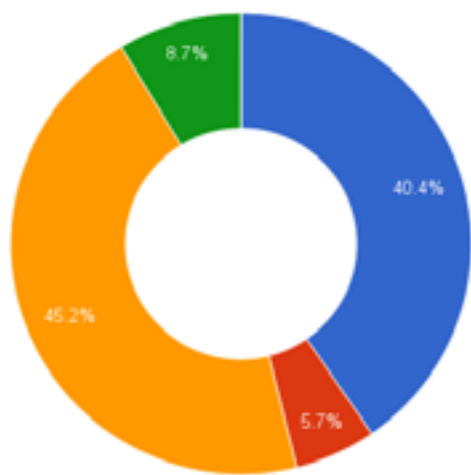

Financials

Public Support and Revenue